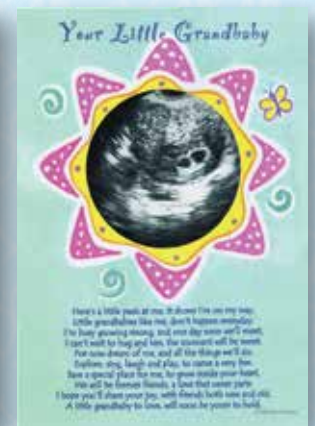

3046 GRANDBABY