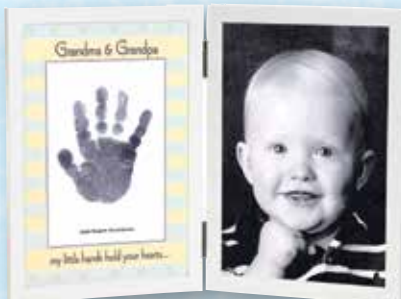

3036 GODDAUGHTER

5x7 white double tabletop frames with space for photo and handprint. Child-safe silver stamp and instructions included.

3103 GRANDMA & GRANDPA