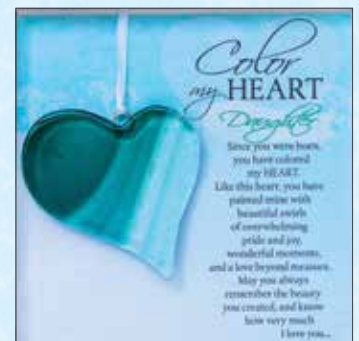

4426 DAUGHTER