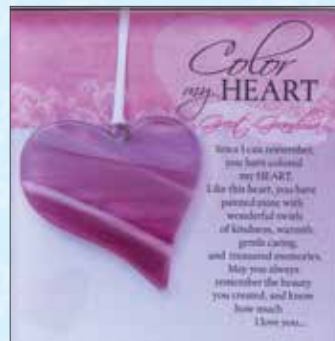

Handcrafted in the USA. 3" whimsical glass hearts, gift-boxed with sentiment. Each heart uniquely made and a wonderful gift for any occasion.

7059 COLOR MY HEART DISPLAY (18 UNITS)

4428 FRIEND

4429 GRANDMA