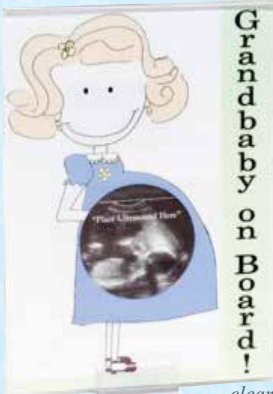

3151 WONDERFULLY CREATED

1092 STORY OF LIFE

1092C
*"Mommy and me grow,
 a prayer said each day,
 9 months and counting..
 God's gift here to stay."*

8x12 black frame
 with openings for
 pregnancy,
 ultrasound and
 newborn photos.
 Engravable plaque.

Ultrasound Greetings

5x7 magnetic, acrylic ultrasound frames. Clear stand for optional tabletop display.

2020
SURPRISE!

2022 WAY TO GROW

2023 THERE YET?

2024 ROOKIE

2021
GRANDBABY

clear stand