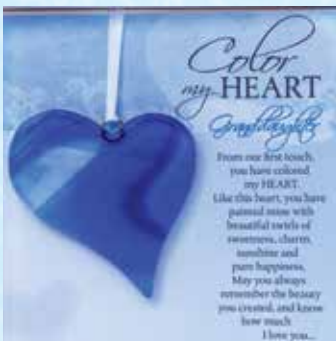

4432 GRANDDAUGHTER