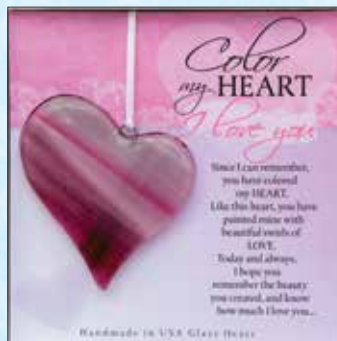

4441 LOVE
4440 LOVE w/Proverbs